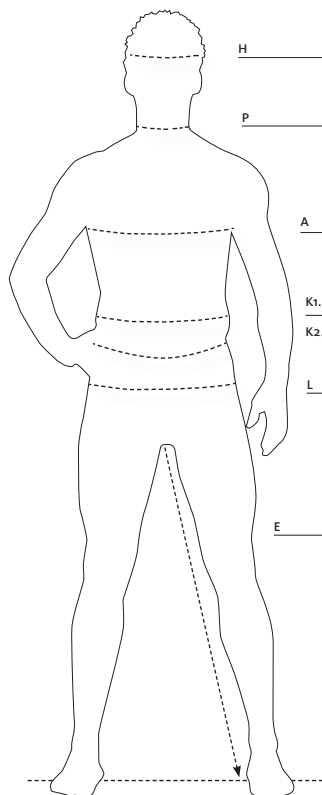

SIZE CHART

tested to work

H.
Head measurement.

P.
Collar size. When measuring for shirts, place the tape measure level around the neck, 1 cm above the collar bone.

A.
Chest. When measuring for jackets and boilersuits, place the tape measure level around the widest part of the chest. For example: If your chest measurement is 102 cm, choose jacket size 104 cm (next size up). If a sweater is to be worn under the jacket, choose the next size up, i.e. 108 cm.

K1
Normal waist height (MASCOT® IMAGE and MASCOT® ORIGINALS). When measuring for trousers and bib and braces, place the tape measure level around the waist.

K2
Low waist (MASCOT® HARDWEAR, MASCOT® YOUNG and MASCOT® FRONTLINE). When measuring for trousers, place the tape measure level around the waist